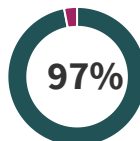

Great progress needs great attendance and our current school attendance is 97%, above national targets of 96%!

OUR SIXTH FORM

We are the only Ofsted graded "Outstanding" School Sixth Form in Hampshire - awarded this badge of honour in 2018. We are proud of our diversity and inclusivity amongst our 200+ students.

Sixth Form results are in the top 15% in the country